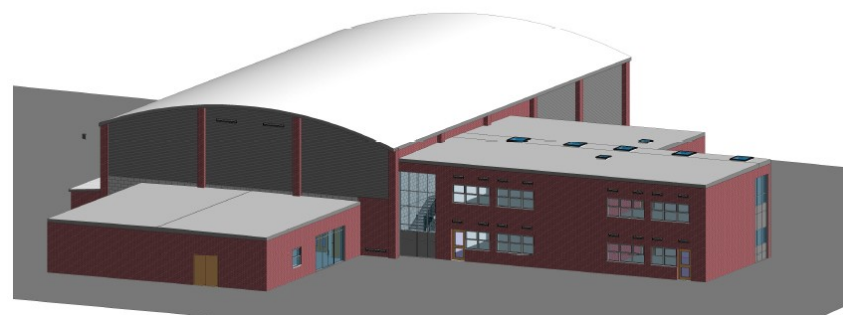

'The Four Courts'

at Henlow Church of England Academy

Available to hire from
October 2018

We are very pleased to announce the arrival of our new sports facilities at Henlow Church of England Academy. The sports hall offers four badminton courts as well as netball, hockey, 5 a side football and basketball.

It also boasts generous changing facilities with lockers, six new classrooms and underfloor heating throughout.

Sports Hall

The Sports Hall is an excellent arena for a variety of sports including netball, basketball, hockey, 5 a side football and four badminton courts.

Main Hall

A versatile space with a capacity of 200 closely seated. Equipped with retractable projector screen and projector.

Gym

A large area with sprung wooden flooring, the Gym is the ideal space for gymnastics and dance.